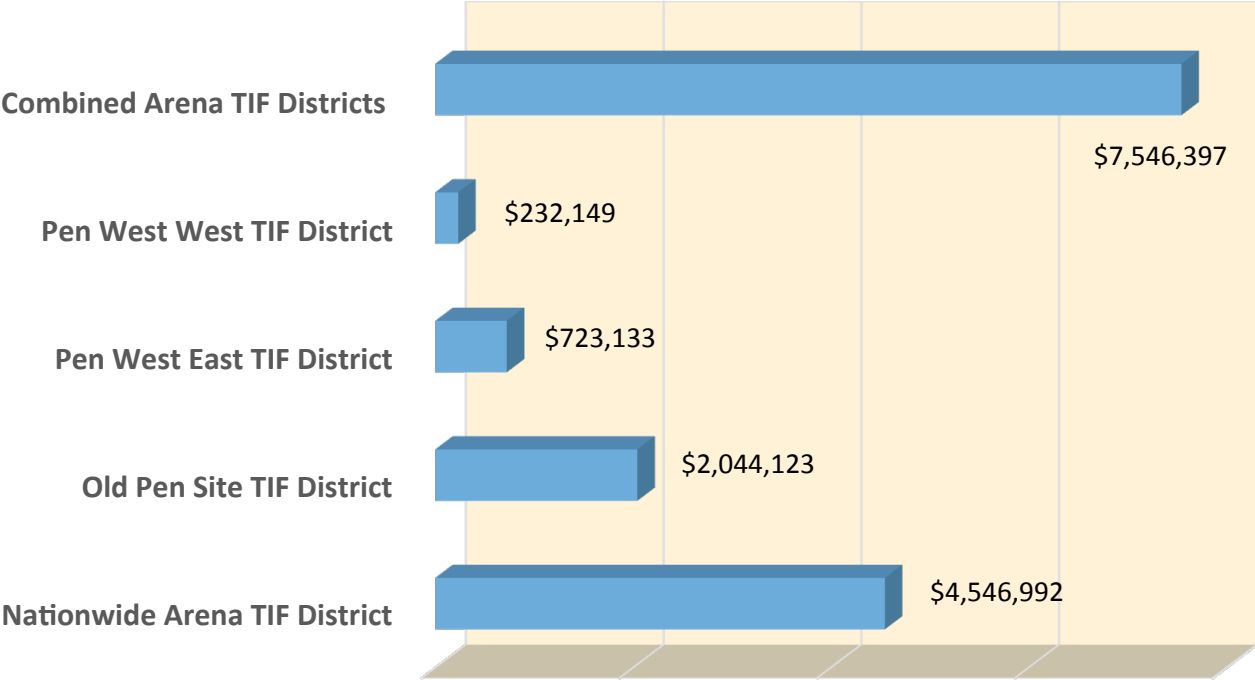

### City Schools Arena District Property Tax Portion

(tax years 1999 - 2014)

Source: Franklin County Convention Facilities Authority

Date: January 5, 2016

## Arena District Market Value Growth (tax years 1999 - 2014 )

Source: Franklin County Convention Facilities Authority  
Date: January 5, 2016