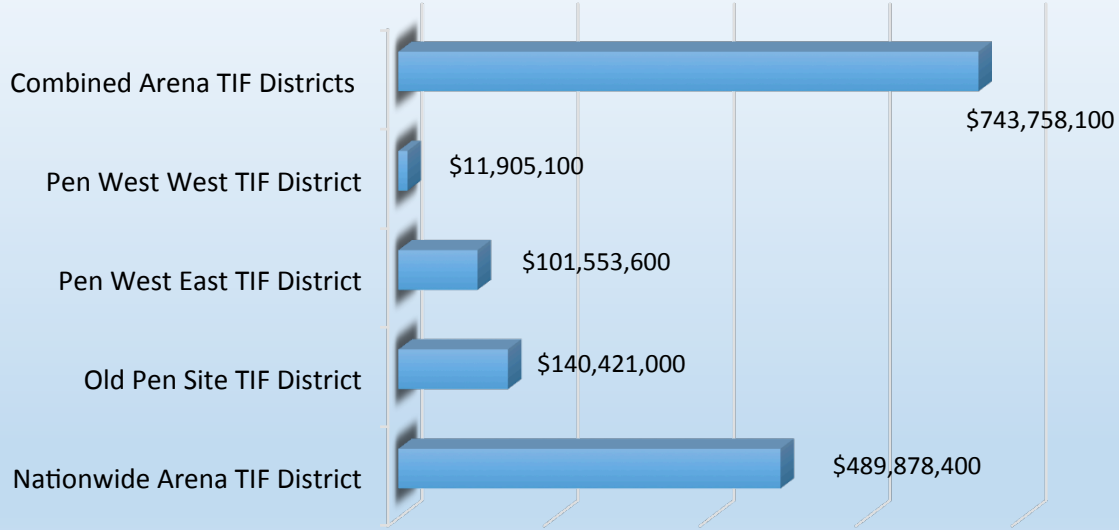

### City Schools Arena District Property Tax Portion

(tax years 1999 - 2014)

Source: Franklin County Convention Facilities Authority

Date: January 5, 2016

## Arena District Market Value Growth (tax years 1999 - 2014 )

Source: Franklin County Convention Facilities Authority  
Date: January 5, 2016