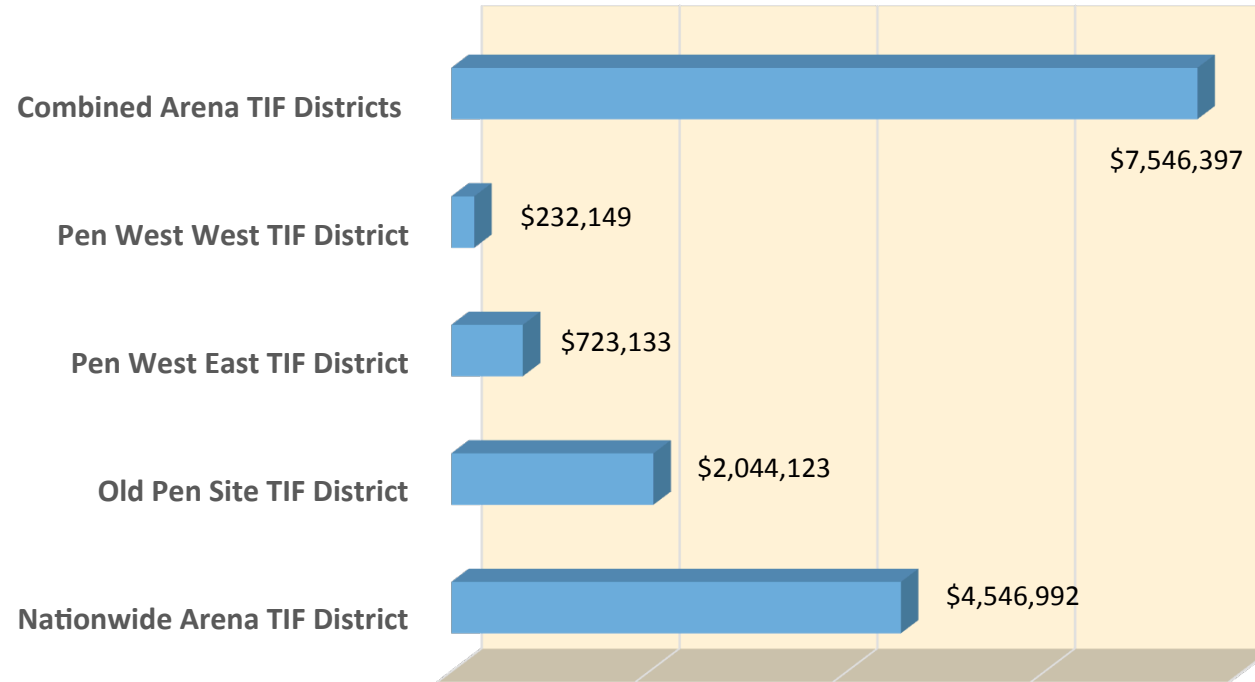

### City Schools Arena District Property Tax Portion

(tax years 1999 - 2014)

Source: Franklin County Convention Facilities Authority

Date: January 5, 2016

## Arena District Market Value Growth (tax years 1999 - 2014 )

Source: Franklin County Convention Facilities Authority  
Date: January 5, 2016